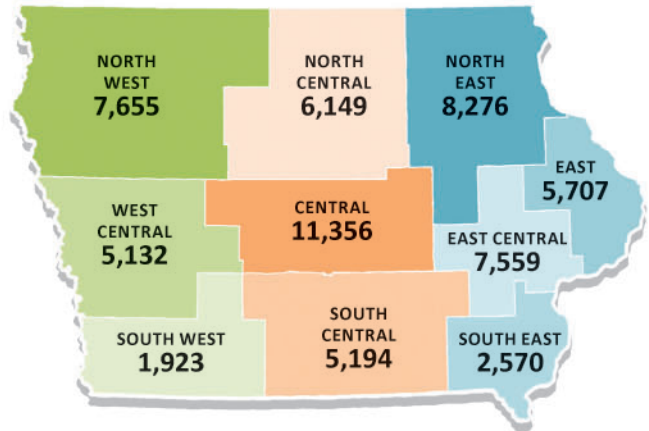

IOWA PAID SUBSCRIPTIONS

PAID SUBSCRIPTIONS (EXCLUDES IOWA)

TOP NON-IOWA	PAID
★ MINNESOTA	2,078
★ ILLINOIS	1,998
★ CALIFORNIA	1,842
★ ARIZONA	1,735
★ MISSOURI	1,731
★ COLORADO	1,681
★ TEXAS	1,580
★ FLORIDA	1,305
★ OHIO	1,275
★ PENNSYLVANIA	1,218
★ NEBRASKA	1,182