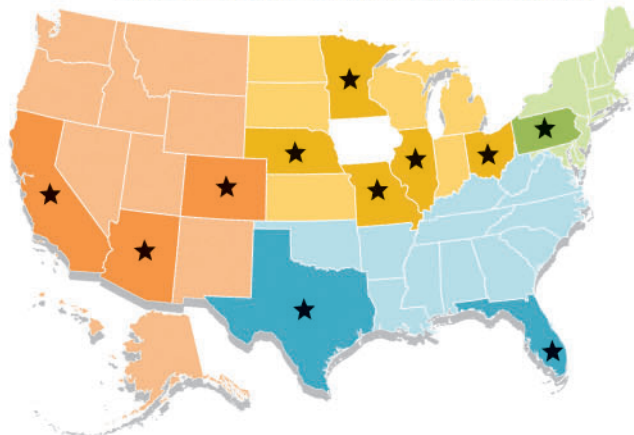

CIRCULATION PROFILE

TOTAL PAID CIRCULATION	89,161
• Iowa 69% • Non-Iowa 31%	
PAID NEWSSTAND/RETAIL SALES	1,225
Average single issue sales across Iowa stores Hy-Vee, Walmart, Fleet Farm, Barnes & Noble, BAM	
HIGH TRAFFIC & MISC. NON-PAID	3,021
Average copies in Iowa high-traffic waiting rooms & misc.	
GRAND TOTAL CIRCULATION	93,407
Pricing: Single issue \$6 • 1-yr (6-issues) \$24.98 • 2-yr (12-issues) \$39.98 Sources: PS Form published in Dec24/Jan25 issue & 2024 internal audit	

IOWA PAID SUBSCRIPTIONS

PAID SUBSCRIPTIONS (EXCLUDES IOWA)

TOP NON-IOWA	PAID
★ MINNESOTA	2,078
★ ILLINOIS	1,998
★ CALIFORNIA	1,842
★ ARIZONA	1,735
★ MISSOURI	1,731
★ COLORADO	1,681
★ TEXAS	1,580
★ FLORIDA	1,305
★ OHIO	1,275
★ PENNSYLVANIA	1,218
★ NEBRASKA	1,182

USA REGION	PAID
MIDWEST (excludes Iowa)	11,917
WEST	7,593
SOUTH	5,764
NORTHEAST	2,231
FOREIGN	PAID
CANADA	32
INTERNATIONAL	86
USA POSSESSIONS	PAID
MILITARY	13
US POSS	5
GRAND TOTAL	27,640