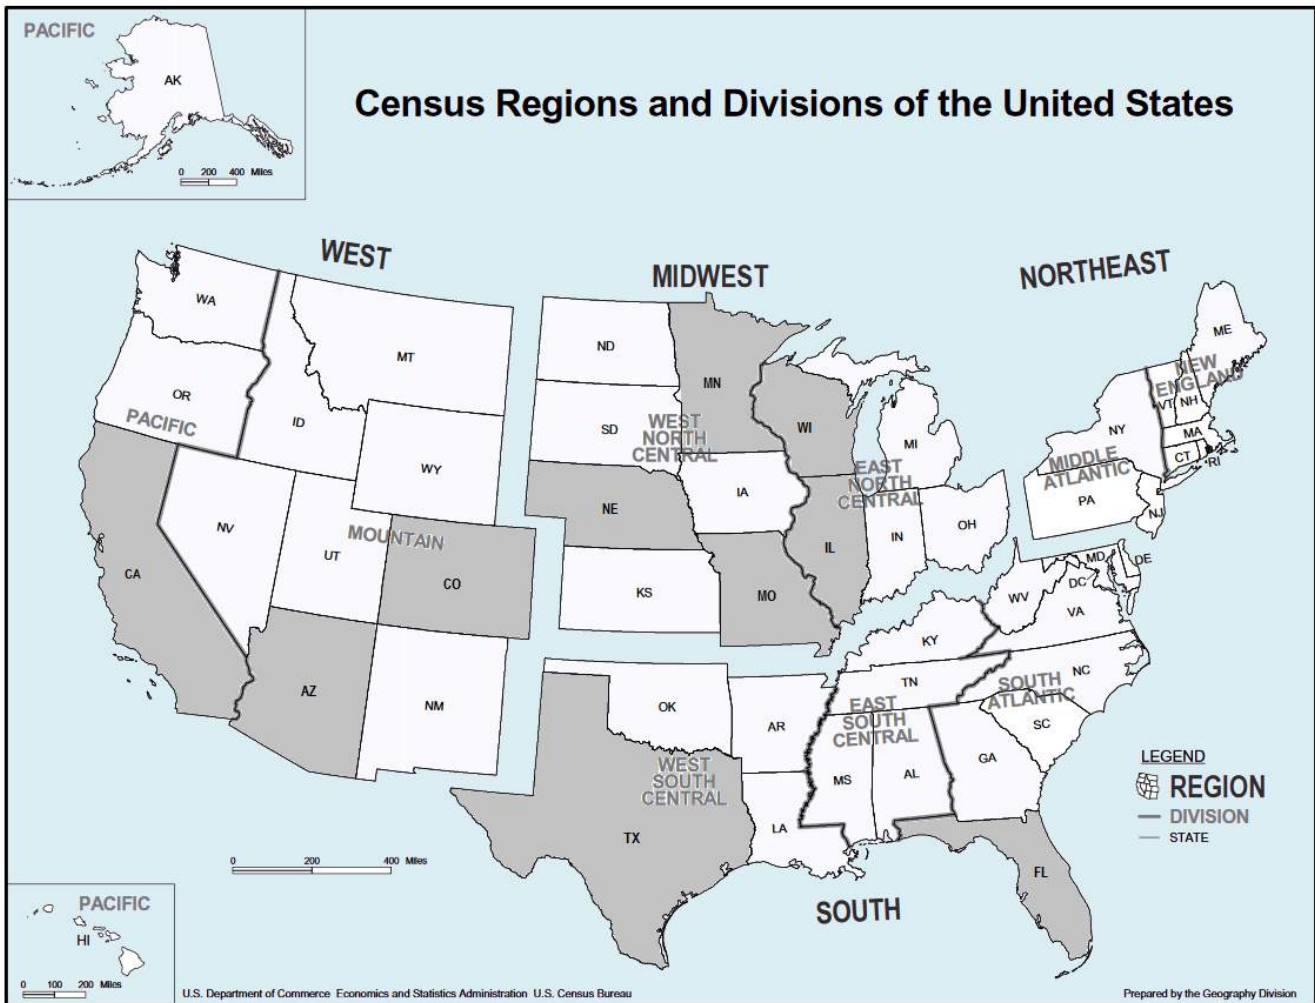

Our Iowa Circulation Outside of Iowa

Source: U.S. Census Bureau, CDS Global Internal audit, Apr/May 2019 issue

TOP 10 STATES	Paid	Percentage
CALIFORNIA	1,902	14%
ARIZONA	1,797	13%
MINNESOTA	1,573	11%
COLORADO	1,511	11%
ILLINOIS	1,498	11%
TEXAS	1,478	11%
MISSOURI	1,345	10%
FLORIDA	1,155	8%
NEBRASKA	878	6%
WISCONSIN	674	5%
Grand Total	13,811	100%

BY U.S. REGION	Paid	Percentage
MIDWEST	7,987	36.9%
West North Central	4,654	21.5%
East North Central	3,333	15.4%
WEST	7,134	33.0%
Mountain	4,142	19.1%
Pacific	2,992	13.8%
SOUTH	5,246	24.2%
South Atlantic	2,530	11.7%
West South Central	2,140	9.9%
East South Central	576	2.7%
NORTHEAST	1,113	5.1%
Middle Atlantic	867	4.0%
New England	246	1.1%
FOREIGN	134	0.6%
International	107	0.5%
Canada	27	0.1%
U.S.	22	0.1%
Military	16	0.1%
Poss	6	0.0%
Grand Total	21,636	100.0%

Our Iowa Magazine

1510 Buckeye Avenue, Ames, IA 50010
515-232-0075; OurIowaMagazine.com

Our Iowa Magazine is published bi-monthly. To advertise or request more information please contact our Advertising Coordinator at adman@OurIowaMagazine.com.