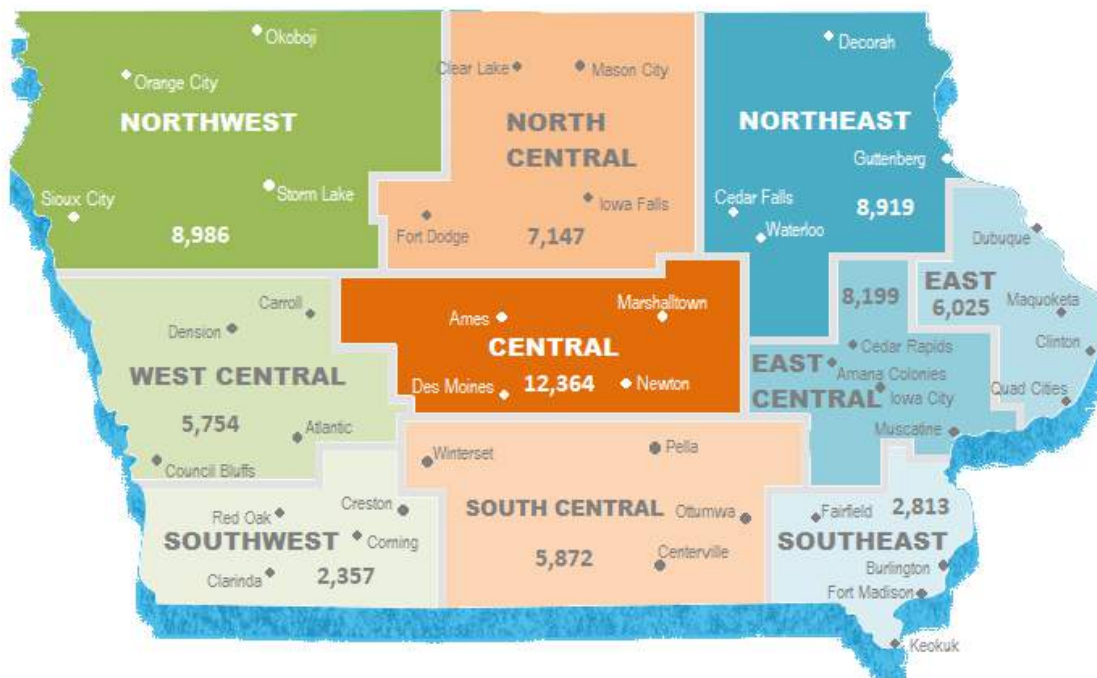

High-Traffic Non-paid 3,100

Copies in high-traffic waiting rooms of doctors, dentists, chiropractors, barbers across Iowa and Gateway Hotel & Conference Center – Ames.

Marketing & Misc. 600

Total Circulation Iowa 74,986

Grand Total Circulation 96,622

Pricing: Single issue \$5; 1-yr (6-issues) \$19.98; 2-yr (12-issues) \$34.98

IOWA REGION	Rural	Urban/Mix	Total Paid Iowa Subscriptions	
	Iowa Subscribers	Iowa Subscribers	Qty	Percent of
WESTERN	22%	3%	17,097	25%
NORTHWEST - Sioux City, Storm Lake, Okoboji, Orange City	12%	1%	8,986	13%
WEST CENTRAL - Council Bluffs, Carroll, Denison, Atlantic	7%	2%	5,754	8%
SOUTHWEST - Clarinda, Creston, Corning, Red Oak	4%		2,357	4%
CENTRAL	19%	18%	25,383	37%
NORTH CENTRAL - Mason City, Clear Lake, Fort Dodge, Iowa Falls	8%	2%	7,147	10%
CENTRAL - Des Moines, Ames, Marshalltown, Newton	5%	13%	12,364	18%
SOUTH CENTRAL - Centerville, Ottumwa, Pella, Winterset	6%	3%	5,872	9%
EASTERN	15%	23%	25,956	38%
NORTHEAST - Waterloo, Cedar Falls, Guttenberg, Decorah	8%	5%	8,919	13%
EAST - Quad Cities, Dubuque, Clinton, Maquoketa	2%	7%	6,025	9%
EAST CENTRAL - Cedar Rapids, Iowa City, Muscatine, Amana Col.	4%	8%	8,199	12%
SOUTHEAST - Burlington, Fort Madison, Keokuk, Fairfield	2%	2%	2,813	4%
Grand Total	56%	44%	68,436	100%

BY U.S. REGION	Paid	Percentage
MIDWEST	7,987	36.9%
West North Central	4,654	21.5%
East North Central	3,333	15.4%
WEST	7,134	33.0%
Mountain	4,142	19.1%
Pacific	2,992	13.8%
SOUTH	5,246	24.2%
South Atlantic	2,530	11.7%
West South Central	2,140	9.9%
East South Central	576	2.7%
NORTHEAST	1,113	5.1%
Middle Atlantic	867	4.0%
New England	246	1.1%
FOREIGN	134	0.6%
International	107	0.5%
Canada	27	0.1%
U.S.	22	0.1%
Military	16	0.1%
Poss	6	0.0%
Grand Total	21,636	100.0%