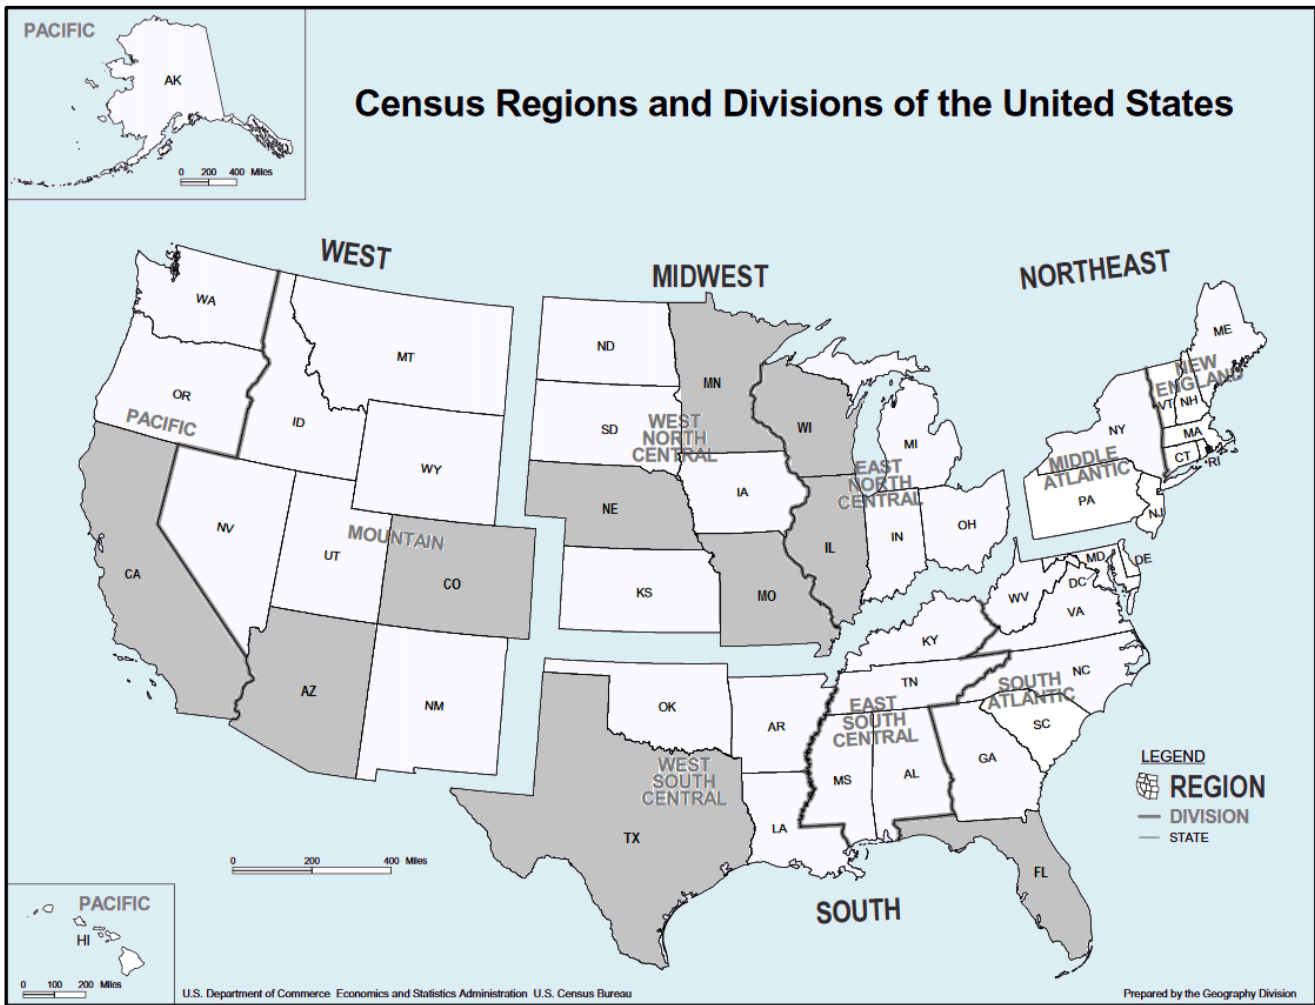

Our Iowa Circulation Outside of Iowa

Source: U.S. Census Bureau, CDS Global Internal audit, Apr/May 2018 issue

Top 10 States	Paid	Percentage
CALIFORNIA	1,951	14%
ARIZONA	1,794	13%
MINNESOTA	1,559	11%
TEXAS	1,534	11%
COLORADO	1,521	11%
ILLINOIS	1,491	11%
MISSOURI	1,358	10%
FLORIDA	1,167	8%
NEBRASKA	880	6%
WISCONSIN	662	5%
Grand Total	13,917	100%

BY U.S. REGION	Paid	Percentage
MIDWEST	7,943	36.5%
West North Central	4,637	21.3%
East North Central	3,306	15.2%
WEST	7,237	33.3%
Mountain	4,179	19.2%
Pacific	3,058	14.1%
SOUTH	5,329	24.5%
South Atlantic	2,576	11.9%
West South Central	2,196	10.1%
East South Central	557	2.6%
NORTHEAST	1,082	5.0%
Middle Atlantic	843	3.9%
New England	239	1.1%
FOREIGN	126	0.6%
International	102	0.5%
Canada	24	0.1%
U.S.	18	0.1%
Military	15	0.1%
US POSS	3	0.0%
Grand Total	21,735	100.0%

Our Iowa Magazine

1510 Buckeye Avenue, Ames, IA 50010
515-232-0075; OurIowaMagazine.com

Our Iowa Magazine is published bi-monthly. To advertise or request more information please contact our Advertising Coordinator at adman@OurIowaMagazine.com.