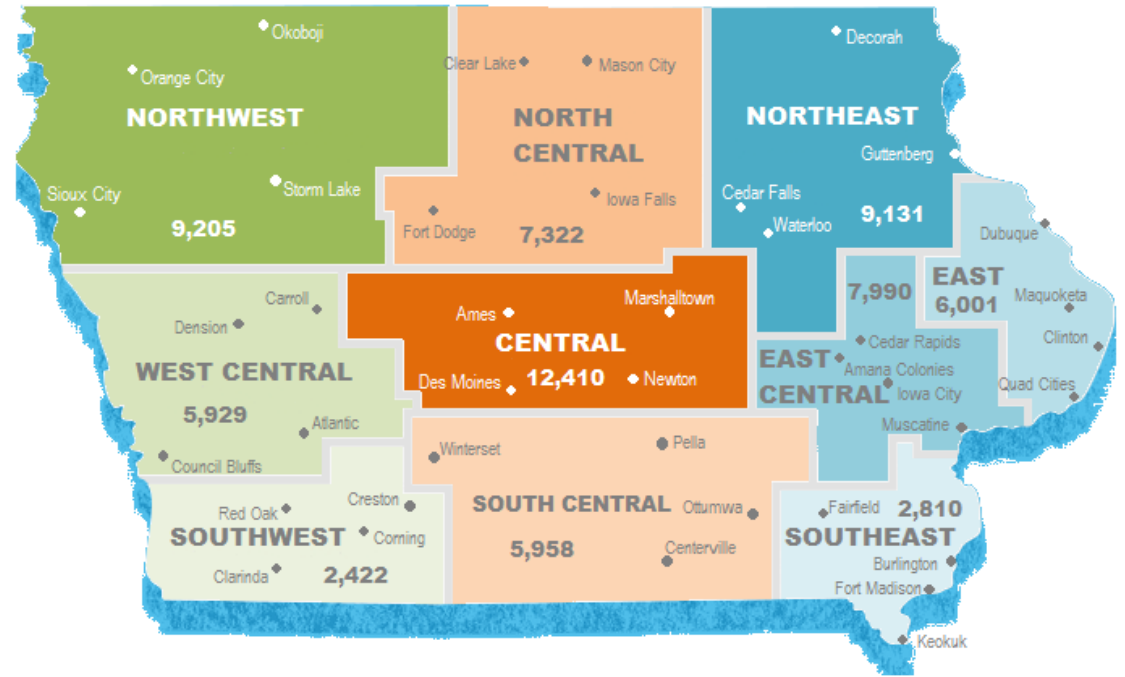

High-Traffic Non-paid 3,000

Copies in high-traffic waiting rooms of doctors, dentists, chiropractors, barbers across Iowa and Gateway Hotel & Conference Center – Ames.

Marketing & Misc. 600

Total Circulation Iowa 75,628

Grand Total Circulation 97,363

Pricing: Single issue \$5; 1-yr (6-issues) \$19.98; 2-yr (12-issues) \$34.98

IOWA REGION	Rural		Urban/Mix		Total Paid Iowa Subscriptions	
	Iowa Subscribers	Iowa Subscribers	Iowa Subscribers	Iowa Subscribers	Qty	Percent of
WESTERN	22%	3%			17,556	25%
NORTHWEST - Sioux City, Storm Lake, Okoboji, Orange City	12%	1%			9,205	13%
WEST CENTRAL - Council Bluffs, Carroll, Denison, Atlantic	7%	2%			5,929	9%
SOUTHWEST - Clarinda, Creston, Corning, Red Oak	4%				2,422	4%
CENTRAL	19%	18%			25,690	37%
NORTH CENTRAL - Mason City, Clear Lake, Fort Dodge, Iowa Falls	8%	2%			7,322	11%
CENTRAL - Des Moines, Ames, Marshalltown, Newton	5%	13%			12,410	18%
SOUTH CENTRAL - Centerville, Ottumwa, Pella, Winterset	6%	3%			5,958	9%
EASTERN	15%	22%			25,932	37%
NORTHEAST - Waterloo, Cedar Falls, Guttenberg, Decorah	8%	5%			9,131	13%
EAST - Quad Cities, Dubuque, Clinton, Maquoketa	2%	7%			6,001	9%
EAST CENTRAL - Cedar Rapids, Iowa City, Muscatine, Amana Col.	4%	8%			7,990	12%
SOUTHEAST - Burlington, Fort Madison, Keokuk, Fairfield	2%	2%			2,810	4%
Grand Total	57%	43%			69,178	100%

BY U.S. REGION	Paid	Percentage
MIDWEST	7,943	36.5%
West North Central	4,637	21.3%
East North Central	3,306	15.2%
WEST	7,237	33.3%
Mountain	4,179	19.2%
Pacific	3,058	14.1%
SOUTH	5,329	24.5%
South Atlantic	2,576	11.9%
West South Central	2,196	10.1%
East South Central	557	2.6%
NORTHEAST	1,082	5.0%
Middle Atlantic	843	3.9%
New England	239	1.1%
FOREIGN	126	0.6%
International	102	0.5%
Canada	24	0.1%
U.S.	18	0.1%
Military	15	0.1%
US POSS	3	0.0%
Grand Total	21,735	100.0%