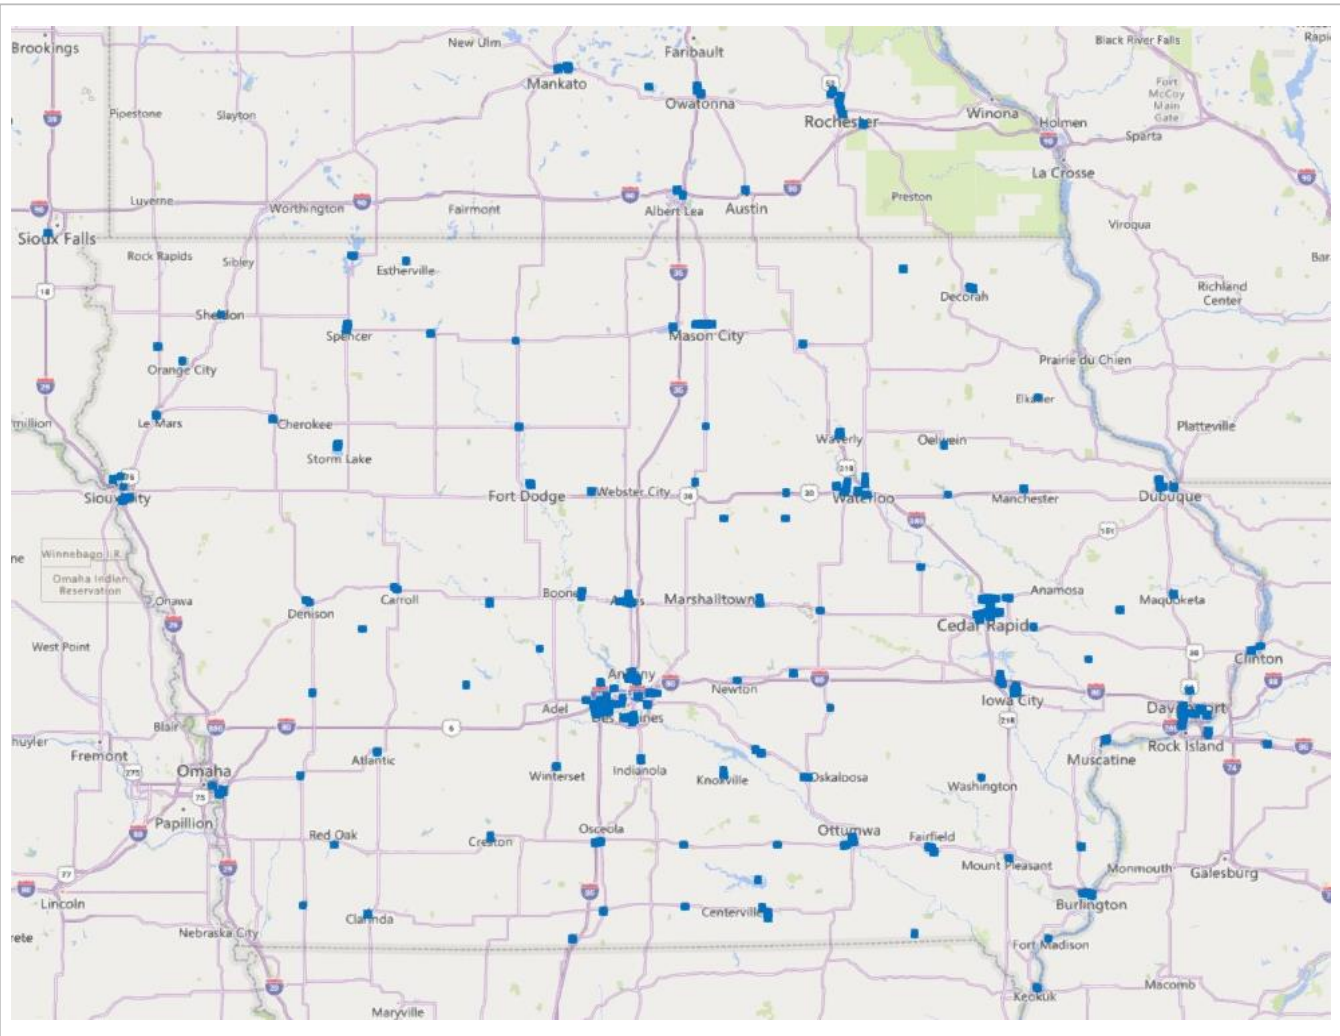

Store Name	Address	City	ST	Zip
------------	---------	------	----	-----

**Our Iowa single copies & back issues**

**Newsstand/Retail:** Current copy of *Our Iowa* is at select stores across Iowa including Walmart, Hy-Vee, Barnes & Noble bookstore, BAM bookstore, Fleet Farm and various gift shops. List on next pages.

**Phone:** 515-232-0075, 8 a.m. – 5 p.m. CST, Monday – Friday

**Mail/Walk-In:** Our Iowa - Merchandise  
1510 Buckeye Ave.  
Ames, IA 50010

\*Shipping for all products (except magazine-only orders) is \$5.98 flat-rate per order to one U.S. address.